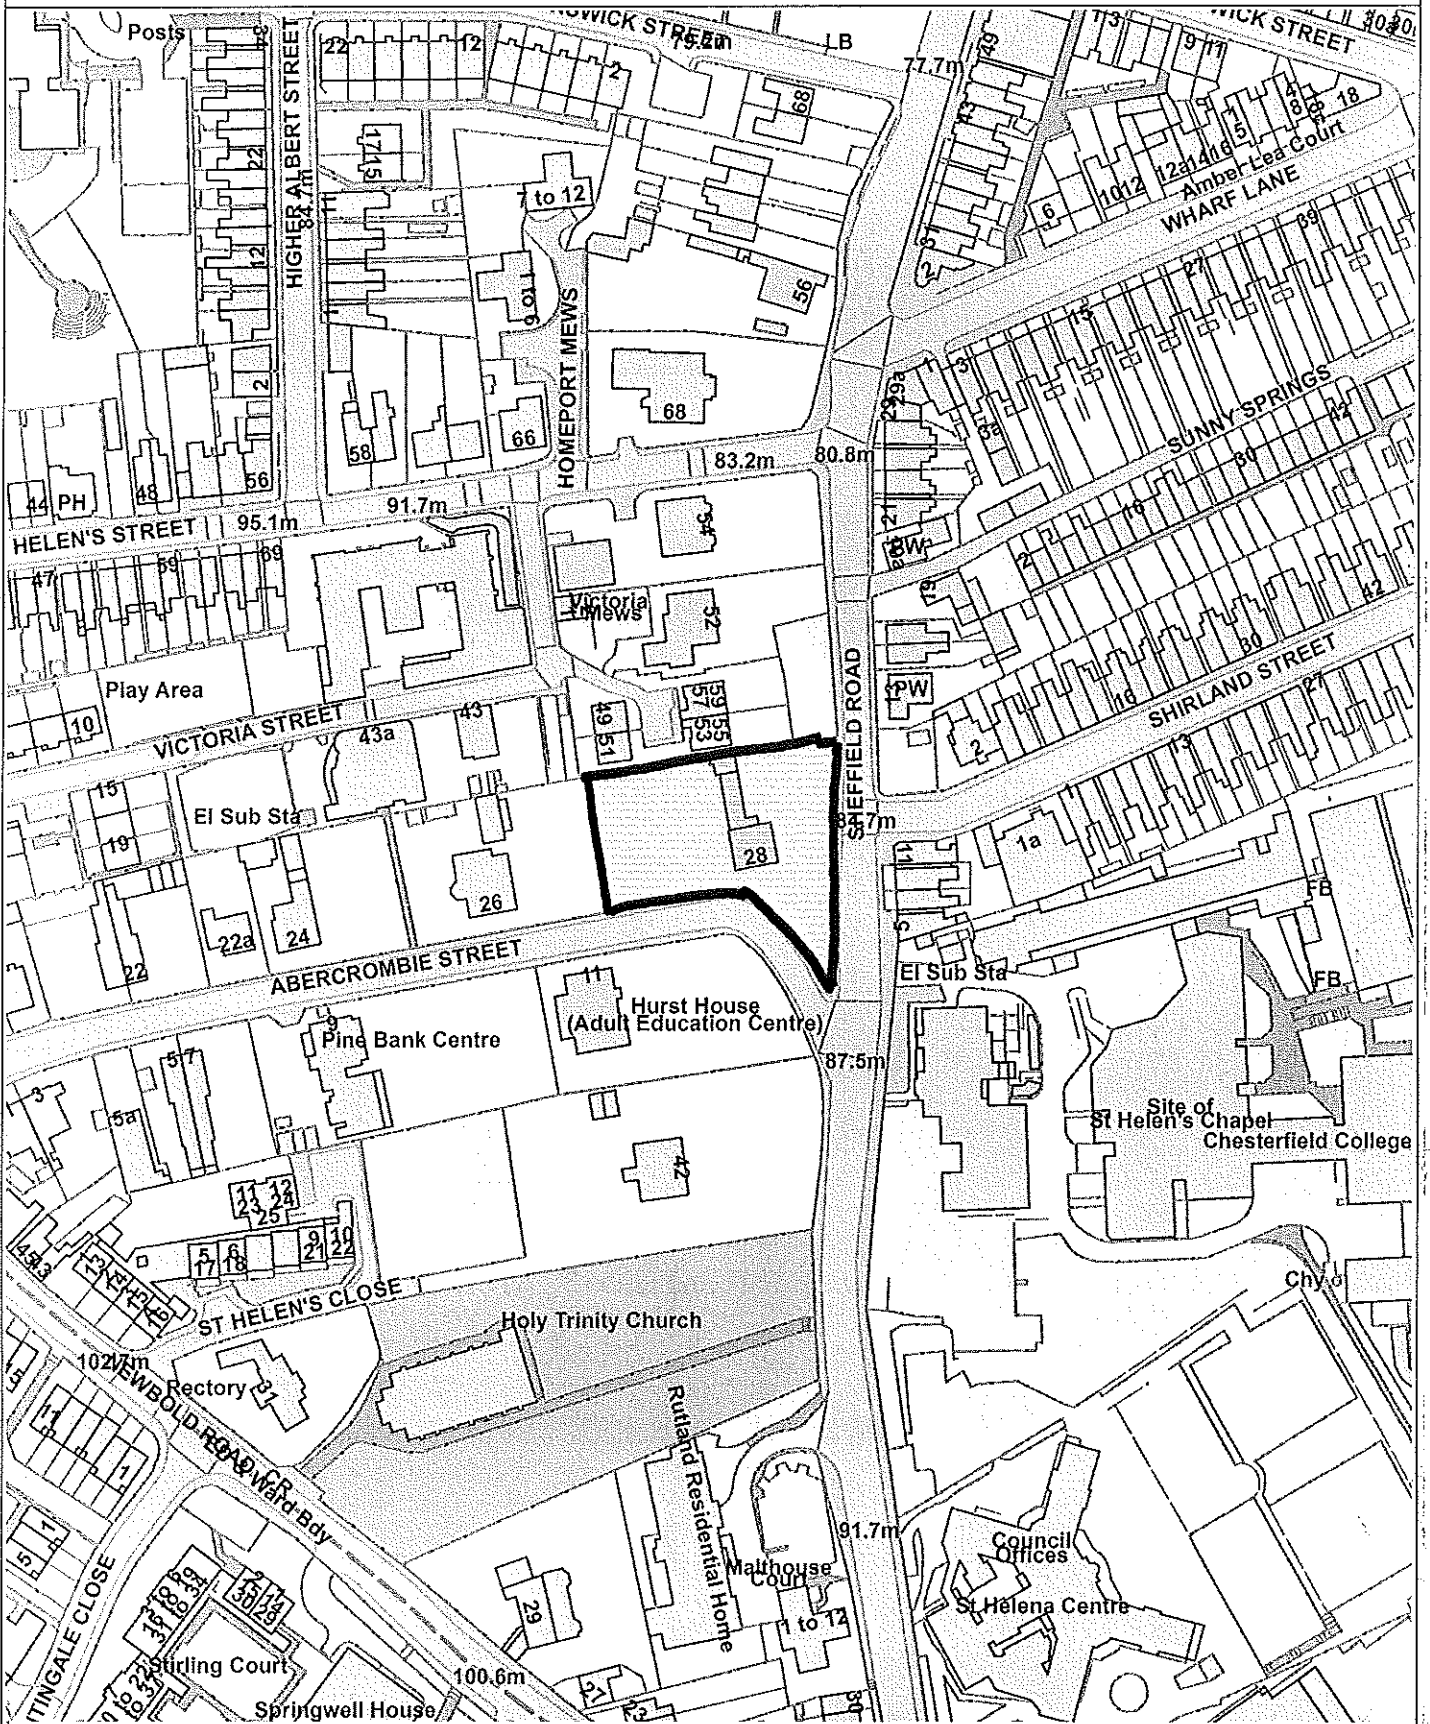

# ASHTON LODGE 28 ABERCROMBIE STREET

Reproduced from the Ordnance Survey map with the permission of the Controller of Her Majesty's Stationery Office © Crown Copyright 2012. Unauthorised reproduction infringes Crown Copyright and may lead to prosecution or civil proceedings. Chesterfield Borough Council Licence No. 100018505 (2017)

Scale 1:1743